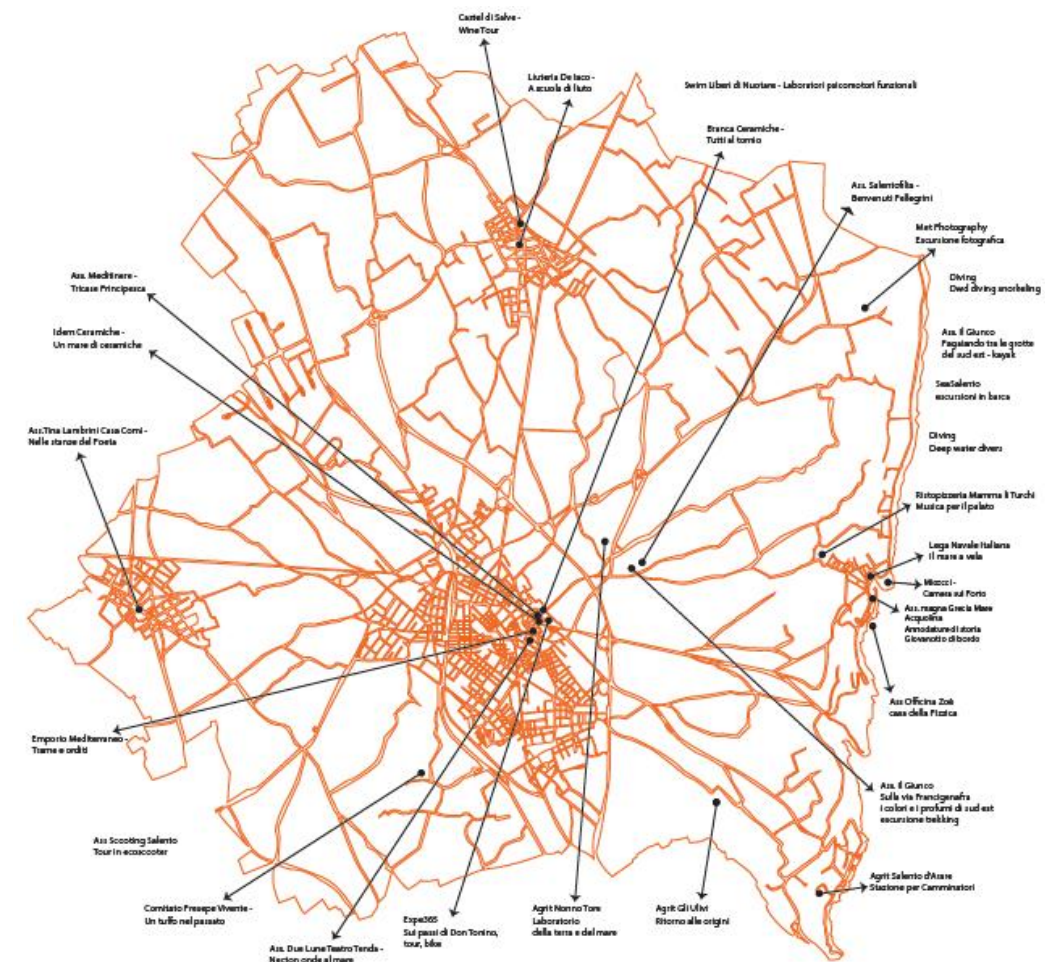

...involving local stakeholders to develop a local tourism offer of experience trails

**Interreg
Greece-Italy**
European Regional Development Fund

EUROPEAN UNION

MUSE