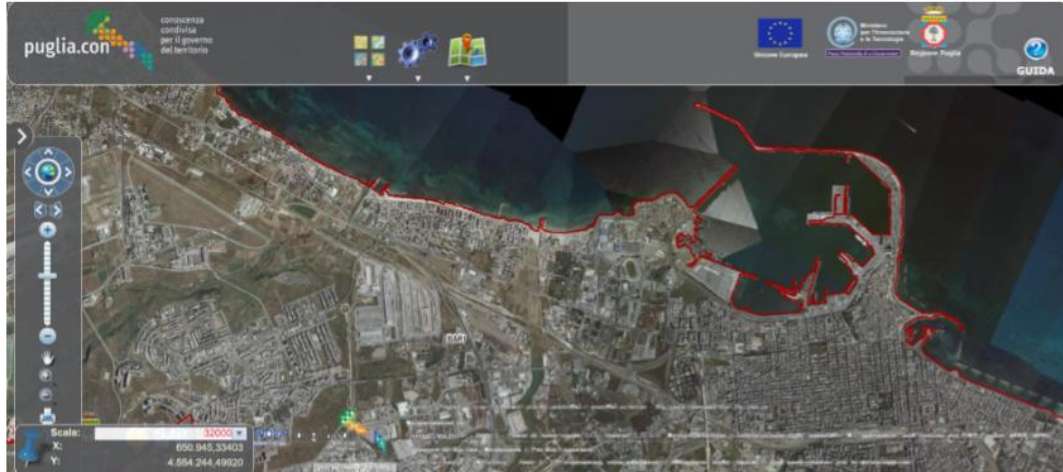

Capitalisation workshop Triton project

Fiera del Levante
19/10/2022 - Valeria Patruno - ARTI

Platform

HOME PAGE PLATFORM

Mapping
Permanent
observation
Geo database

- Detailed bathymetry digital plan of the pilot area
- Remote sensing activities with the aerial photograph
- Satellite image interpretation of the coastline alteration from 1945 until today