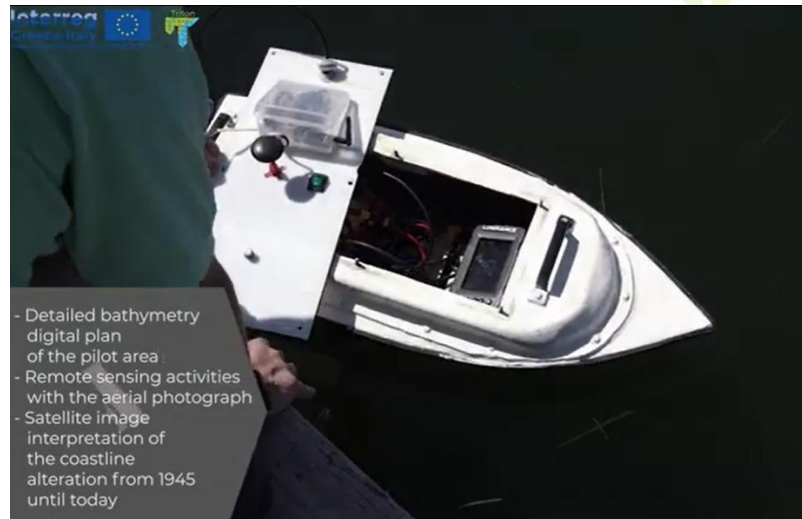

Capitalisation workshop Triton project

Fiera del Levante
19/10/2022 - Valeria Patruno - ARTI

Platform

HOME PAGE PLATFORM

Mapping
Permanent
observation
Geo database

- Detailed bathymetry digital plan of the pilot area
- Remote sensing activities with the aerial photograph
- Satellite image interpretation of the coastline alteration from 1945 until today