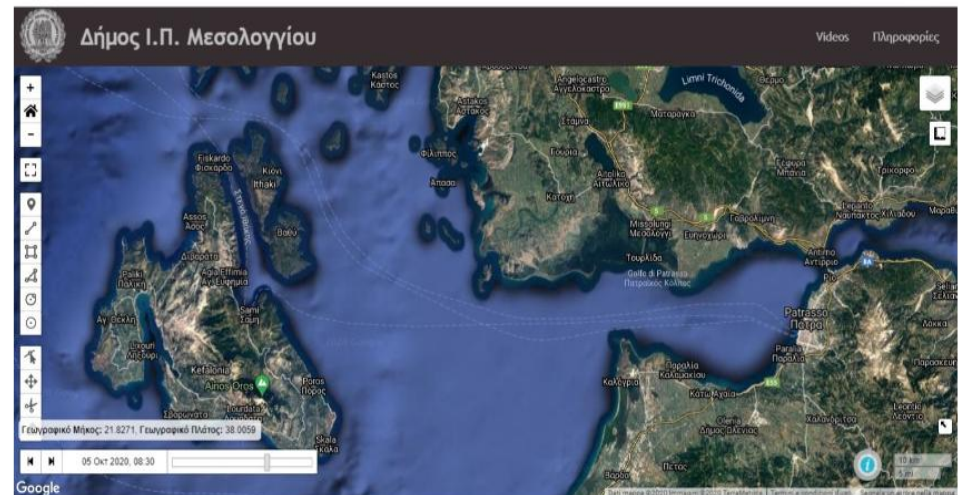

Capitalisation workshop Triton project

Fiera del Levante
19/10/2022 - Valeria Patruno - ARTI

Platform

HOME PAGE PLATFORM

Mapping
Permanent
observation
Geo database

- Detailed bathymetry digital plan of the pilot area
- Remote sensing activities with the aerial photograph
- Satellite image interpretation of the coastline alteration from 1945 until today