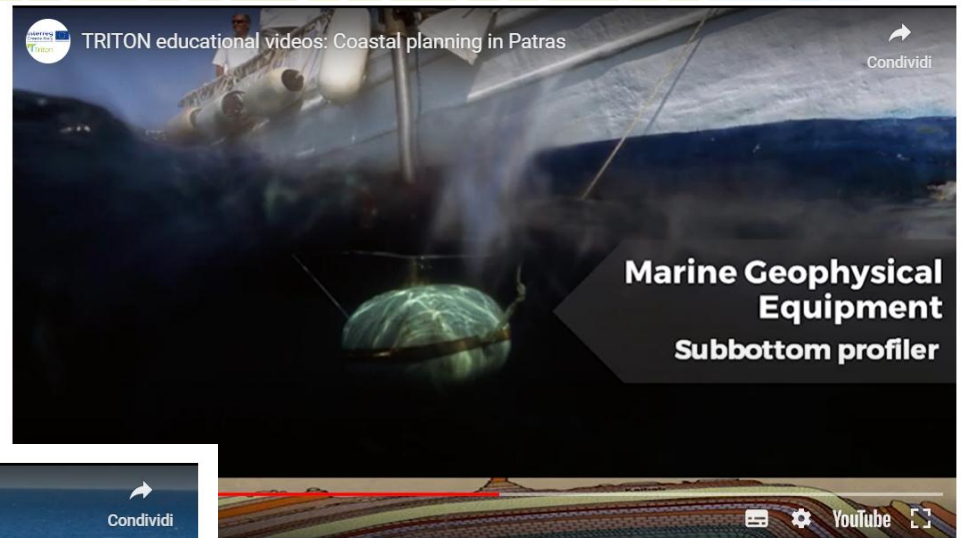

Educational videos <https://www.interregtriton.eu/educational-videos/>
Pilot actions equipment